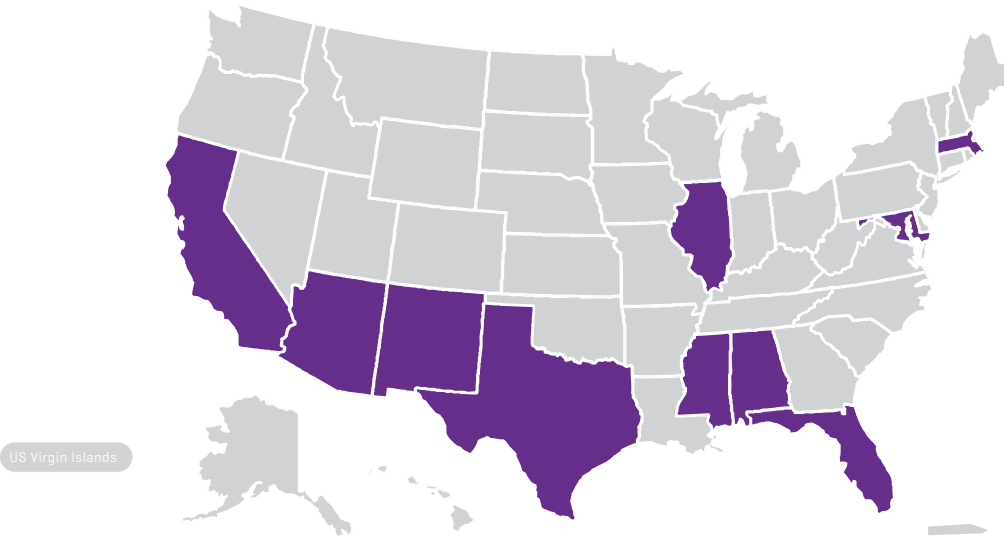

PROGRAM LOCATIONS

GAINS IN THE EDUCATION OF MATHEMATICS AND SCIENCE [GEMS]

ALABAMA

U.S. Army Combat Capabilities Development Command - Aviation & Missile Center (CCDC-AvMC)

Huntsville

US Army Aeromedical Research Laboratory (USAARL)

Fort Rucker

ARIZONA

U.S. Army Combat Capabilities Development Command (CCDC)/U.S. Army Test and Evaluation Command (ATEC)/Yuma Proving Ground (YPG)

Yuma

CALIFORNIA

U.S. Army Combat Capabilities Development Command - Army Research Laboratory (CCDC-ARL West)